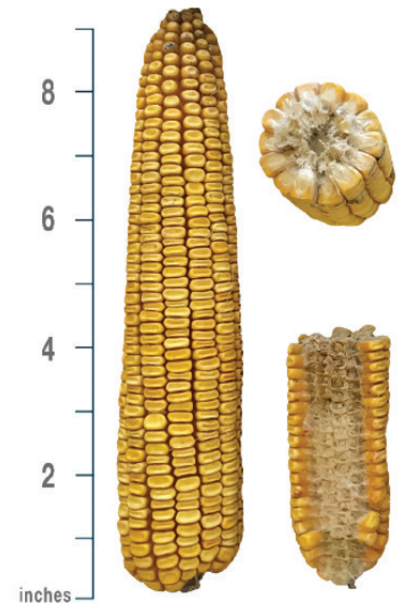

DLF EXPAND LF RR

- Floury Leafy Corn Silage which provides more rumen available starch
- Roundup Ready® Corn 2
- Very good emergence and early season development
- High dry matter yield
- White cob provides very high feedout and no cob disks

2625 Heat Units | 90 Relative Maturity

HYBRID CHARACTERISTICS:

Emergence:	Very Good
Seeding Vigour:	Very Good
Flowering:	Medium
Silk:	Medium
Stalk Strength:	Good
Root Strength:	Very Good
Stay Green:	Good
Husk Cover:	Very Good
Stress Tolerance:	Good
Plant Height:	Very Tall
Grain Quality:	Very Good
Grain Type:	Dent
Tip Fill:	Very Good
Test Weight:	Good
Shank Length:	Short
Kernel Rows:	14-16
Maturity:	Medium
Ear Height:	Medium
Ear Flex:	Flex
Dry Down:	Slow
Soil Type:	All
Seeding Rate:	26000-28000
Cob Colour:	White
Milk/Tonne:	Very Good
Milk/Acre:	Very Good

COMPANION HYBRIDS

Early:	DLF ExSeed LF RR (2550 CHU)
Similar:	DLF ExPert LF RR (2800 CHU)
Late:	DLF ExEcute LF RR (2925 CHU)

Bayer Company is a member of Excellence Through Stewardship® (ETS). Bayer products are commercialized in accordance with ETS Product Launch Stewardship Guidance, and in compliance with Bayer's Policy for Commercialization of Biotechnology-Derived Plant Products in Commodity Crops. These products have been approved for import into key export markets with functioning regulatory systems. Any crop or material produced from these products can only be exported to, or used, processed or sold in countries where all necessary regulatory approvals have been granted. It is a violation of national and international law to move material containing biotech traits across boundaries into nations where import is not permitted. Growers should talk to their grain handler or product purchaser to confirm their buying position for these products. Excellence Through Stewardship® is a registered trademark of Excellence Through Stewardship.

ALWAYS READ AND FOLLOW PESTICIDE LABEL DIRECTIONS. Roundup Ready® technology contains genes that confer tolerance to glyphosate, an active ingredient in Roundup® brand agricultural herbicides. Agricultural herbicides containing glyphosate will kill crops that are not tolerant to glyphosate. RIB Complete®, Roundup Ready 2 Technology and Design™, Roundup Ready®, Roundup®, SmartStax® and VT Double PRO® are trademarks of Bayer Group, Bayer Canada ULC licensee. LibertyLink® and the Water Droplet Design are trademarks of BASF. Used under license. Herculex® is a registered trademark of Dow AgroSciences LLC. Used under license.

Before opening a bag of seed, be sure to read, understand and accept the stewardship requirements, including applicable refuge requirements for insect resistance management, for the biotechnology traits expressed in the seed as set forth in the Monsanto Technology Stewardship Agreement that you sign. By opening and using a bag of seed, you are reaffirming your obligation to comply with the most recent stewardship requirements.